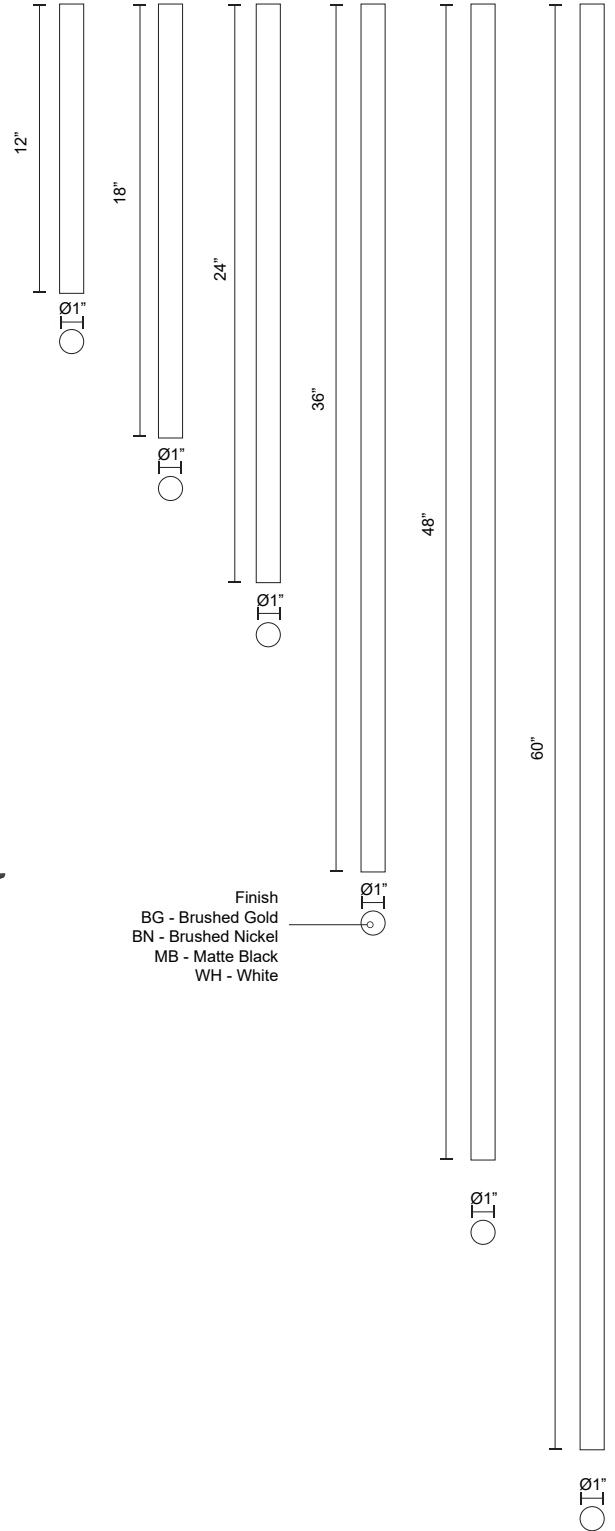

HUGO CF92952

FANS

PROJECT

CF92952-MB
Matte Black

CF92952-WH
White

SPECIFICATION DETAILS

Fixture Dimensions	D52" x H12-7/8"
Light Source	LED
Max Wattage	Max 32W Motor
Voltage	120V
Dimming	Remote/Smart Control
Rod Length	6" (for different rod length, contact factory)
Sloped Ceiling Adaptable	Yes, Up to 18 Degrees
Location	Wet
Canopy Dimensions	D5-7/8" x H2-7/8"
Paint Finish	MB01; WH01;
Minimum Distance to Floor	84"
Ceiling to Blade Distance	9-3/8" Minimal
Blade	3 Blades @ 20 Degree Pitch
Control	Remote + Smart Control
Fan RPM	6 Speed (Reversible), 60-160rpm
CFM	5476 Max
Airflow Efficiency (CFM/WATT)	183 Max
Estimated Yearly Energy Cost (\$)	6
Material	Aluminum + Steel + ABS Blades

SPECIFICATION DETAILS

Downrod Dimensions	<ul style="list-style-type: none"> • D1" x H12" • D1" x H18" • D1" x H24" • D1" x H36" • D1" x H48" • D1" x H60"
Location	Damp; Wet (Only CF92952)

SUGGESTED FAN SELECTION TO WORK WITH DOWNROD