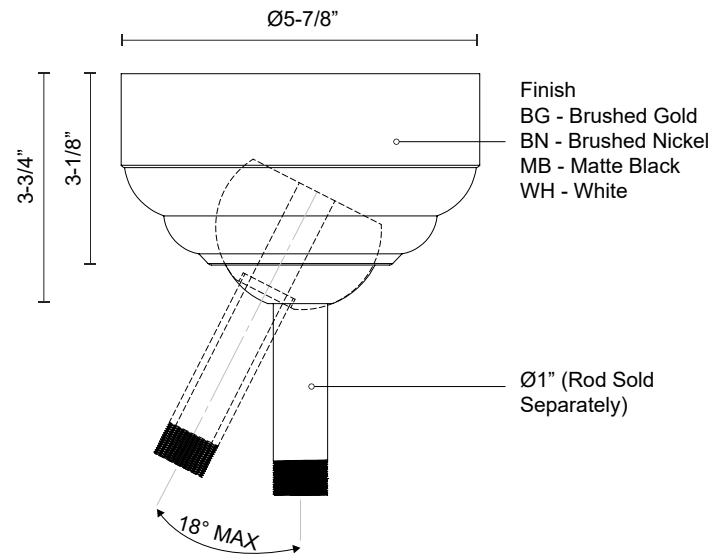

X-ADP 34 FAN

ADAPTORS

DESCRIPTION

Sloped ceiling adaptor for fans. Available in four finishes. Sold separately.

SPECIFICATION DETAILS

Slope Ceiling Adaptor Dimensions	D5-7/8" x H3-3/4"
Sloped Ceiling Adaptable	Yes, Up to 18 Degrees
Location	Damp; Wet (Only CF92952)

SUGGESTED FAN SELECTION TO WORK WITH SLOPE CEILING ADAPTOR

X-ADP 34 BG FAN

X-ADP 34 BN FAN

X-ADP 34 MB FAN

X-ADP 34 WH FAN

KUZCO

CANADA: 19054 28TH AVENUE - SURREY, BC V3Z 6M3

USA: 3035 E. LONE MOUNTAIN ROAD - LAS VEGAS, NV 89081

WWW.KUZCOLIGHTING.COM

© 2023 KUZCO LIGHTING. ALL RIGHTS RESERVED.