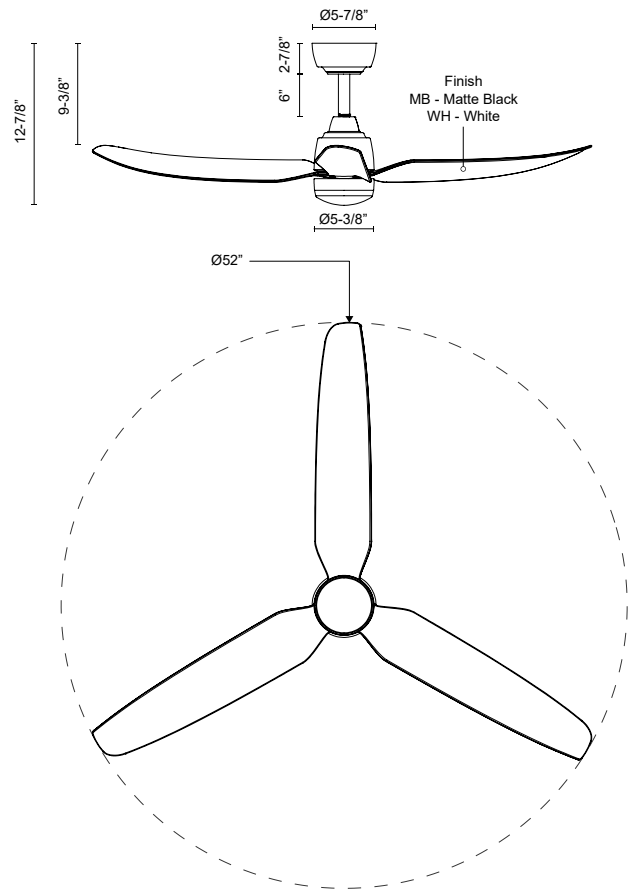

* For custom options, consult factory for details.

* For warranty information, please visit www.kuzcolighting.com/warranty

DESCRIPTION

Introducing the Hugo Fan – where modern sophistication meets handsome design. With its three sleek blades and two stunning finish options, Hugo adds a touch of elegance to any space. Customize your experience with the optional light kit, creating the perfect ambiance for any occasion. Stay in control with the convenience of smart fan technology, accessible through the Smart by Bond app or the included handheld remote. Featuring six adjustable speeds, a reverse function for year-round comfort, and dimming capabilities on the light kit, the Hugo Fan redefines convenience and style in one exquisite package.

- Smart fan technology when you download the Smart by Bond App
- Handheld remote included
- Compatible with iHome, Alexa, and Google products
- Light kit dimmable from 100-10%
- Timed on/off options available

COMMENT

KUZCO

CANADA: 19054 28TH AVENUE - SURREY, BC V3Z 6M3

USA: 3035 E. LONE MOUNTAIN ROAD - LAS VEGAS, NV 89081

WWW.KUZCOLIGHTING.COM

© 2024 KUZCO LIGHTING. ALL RIGHTS RESERVED.